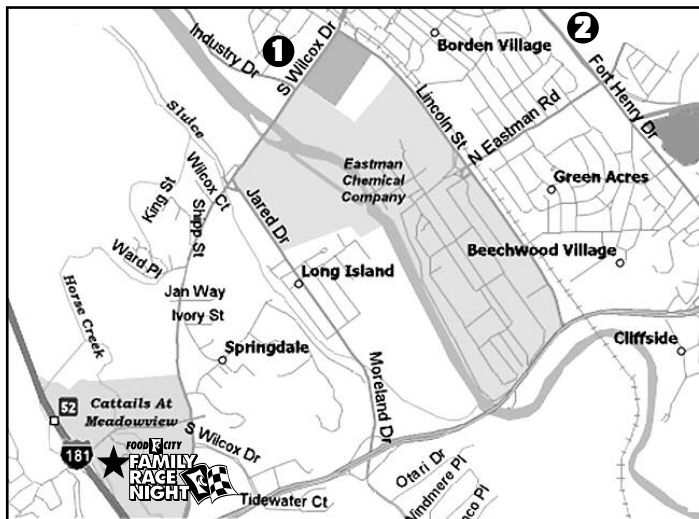

# Parking & Shuttle Service Information

- 1** Toy F. Reid Employee Center located on Wilcox Drive. Shuttle Service begins at 5:15 pm.
- 2** Civic Auditorium located on Fort Henry Drive. Shuttle Service begins at 1:00 pm. *Handicap Bus will begin running from Civic Auditorium at 1:00 pm.*